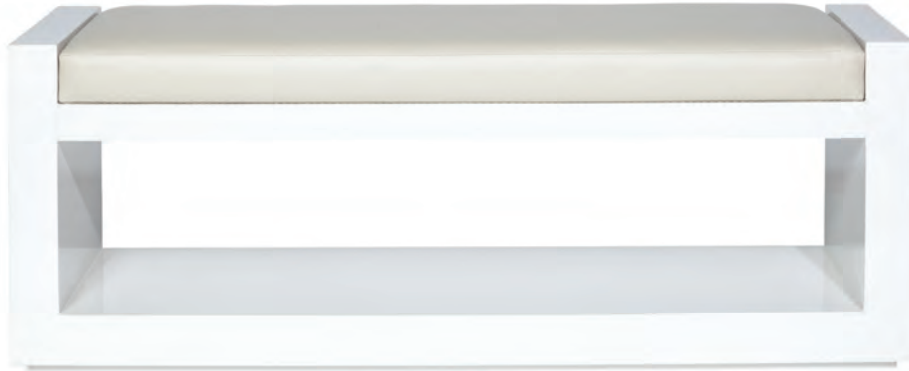

RYAN | JACKSON

Trousdale Bench

A chic and timeless bench suited to a multitude of situations

Finish options:

Bench: All wood and lacquers

Cushion: COM/COL

See finish chart for details

Standard sizes:

48" L x 20" D x 19" H

54" L x 20" D x 19" H

72" L x 20" D x 19" H

Custom sizes available

Shown as:

White high gloss lacquer | White leather

72" L x 20" D x 19" H