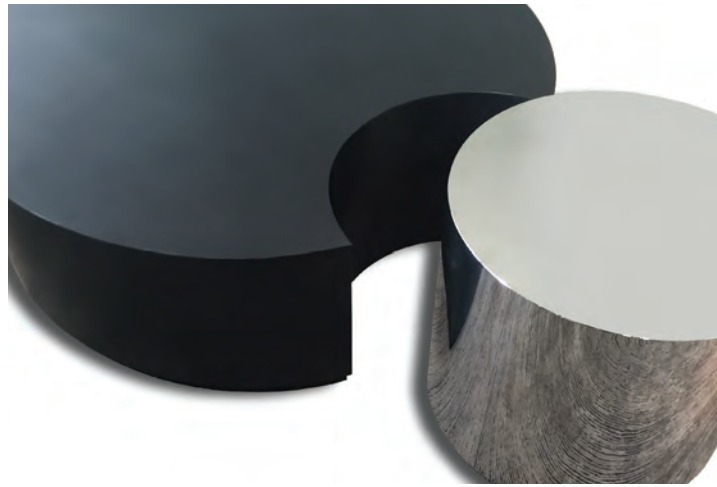

## Subtraction Table

Metal forms interconnect to make functional art

Finish options:  
All metals (Brass not available)  
See finish chart for details

Standard sizes:  
48" DIA Main Drum\*  
52" DIA Main Drum\*  
Custom sizes available  
Please enquire for overall dimensions

Shown as:  
Blackened steel and polished steel  
48" DIA Main Drum