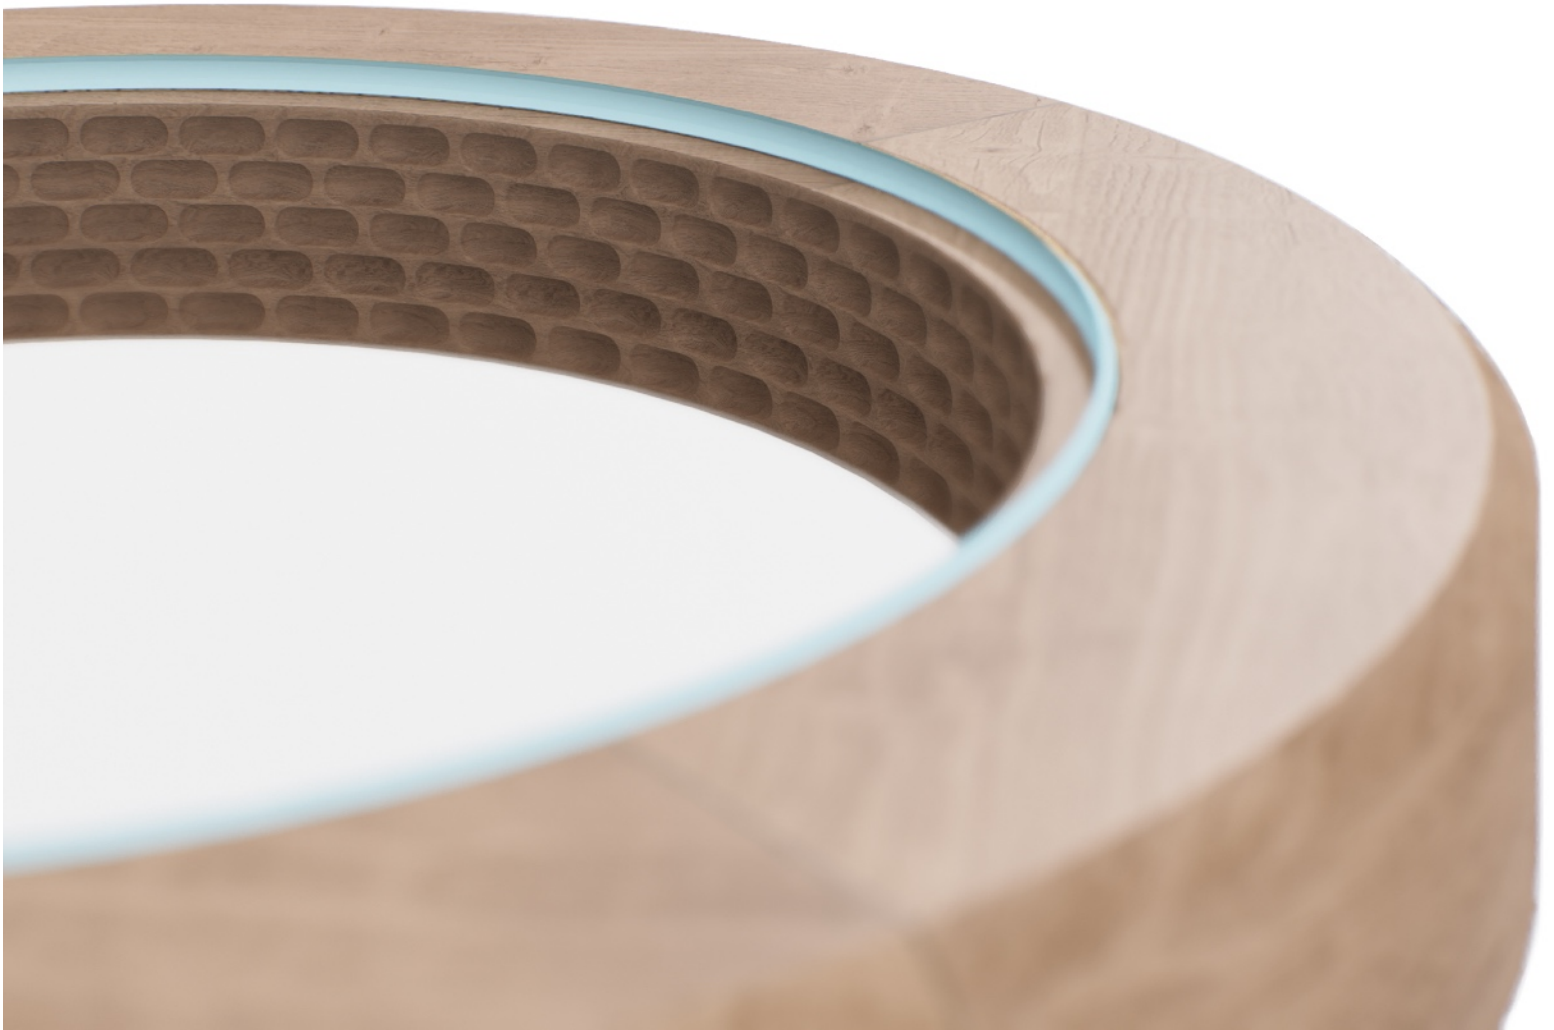

RING PETITE SIDE TABLE

| K N O W L T O N

| B R O T H E R S

920 Huber Street
Grover Beach, CA 93433
PHONE 805.481.6940
knowltonbrothers.com

R I N G P E T I T E S I D E T A B L E

Shown in buckskin walnut and an oil rubbed bronze frame. Internal edge reveal features hand carved Burn Beetle pattern.

16 DIAM. x 24 H