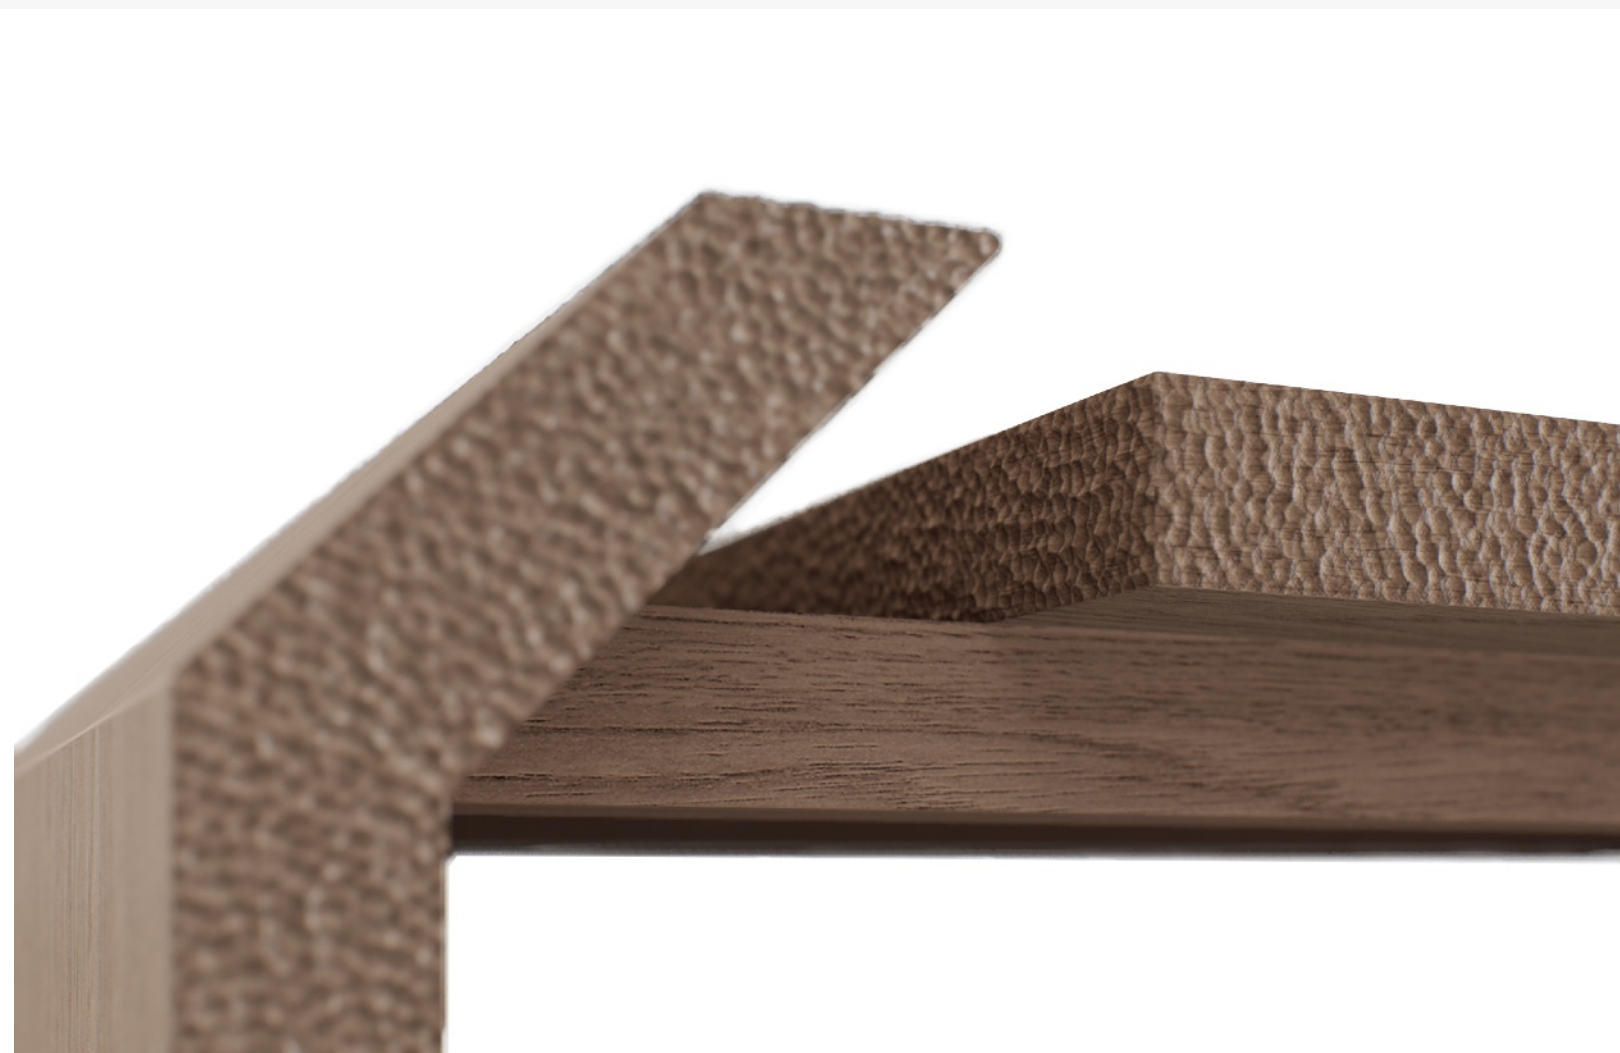

REFLECTION COCKTAIL TABLE - WITH METAL SHELF

| K N O W L T O N

| B R O T H E R S