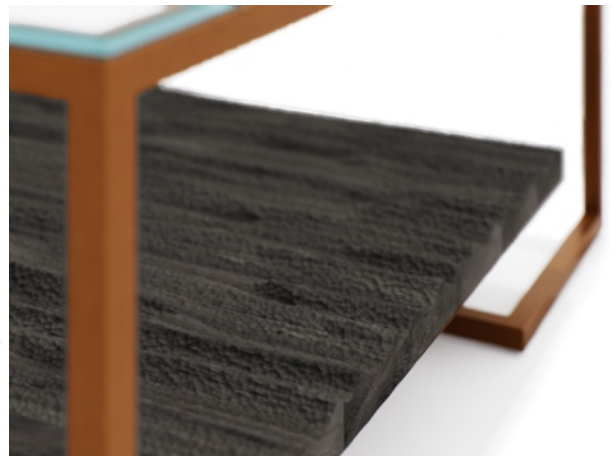

---

PEDESTAL COCKTAIL TABLE

---

K N O W L T O N

B R O T H E R S

920 Huber Street  
Grover Beach, CA 93433  
PHONE 805.481.6940  
knowltonbrothers.com

## PEDESTAL COCKTAIL TABLE

48W x 32D x 16H

Shown in ebony walnut with a burnished bronze frame. Pedestal shelf features hand carved Santa Barbara Sandstone pattern and Sahara shaping.