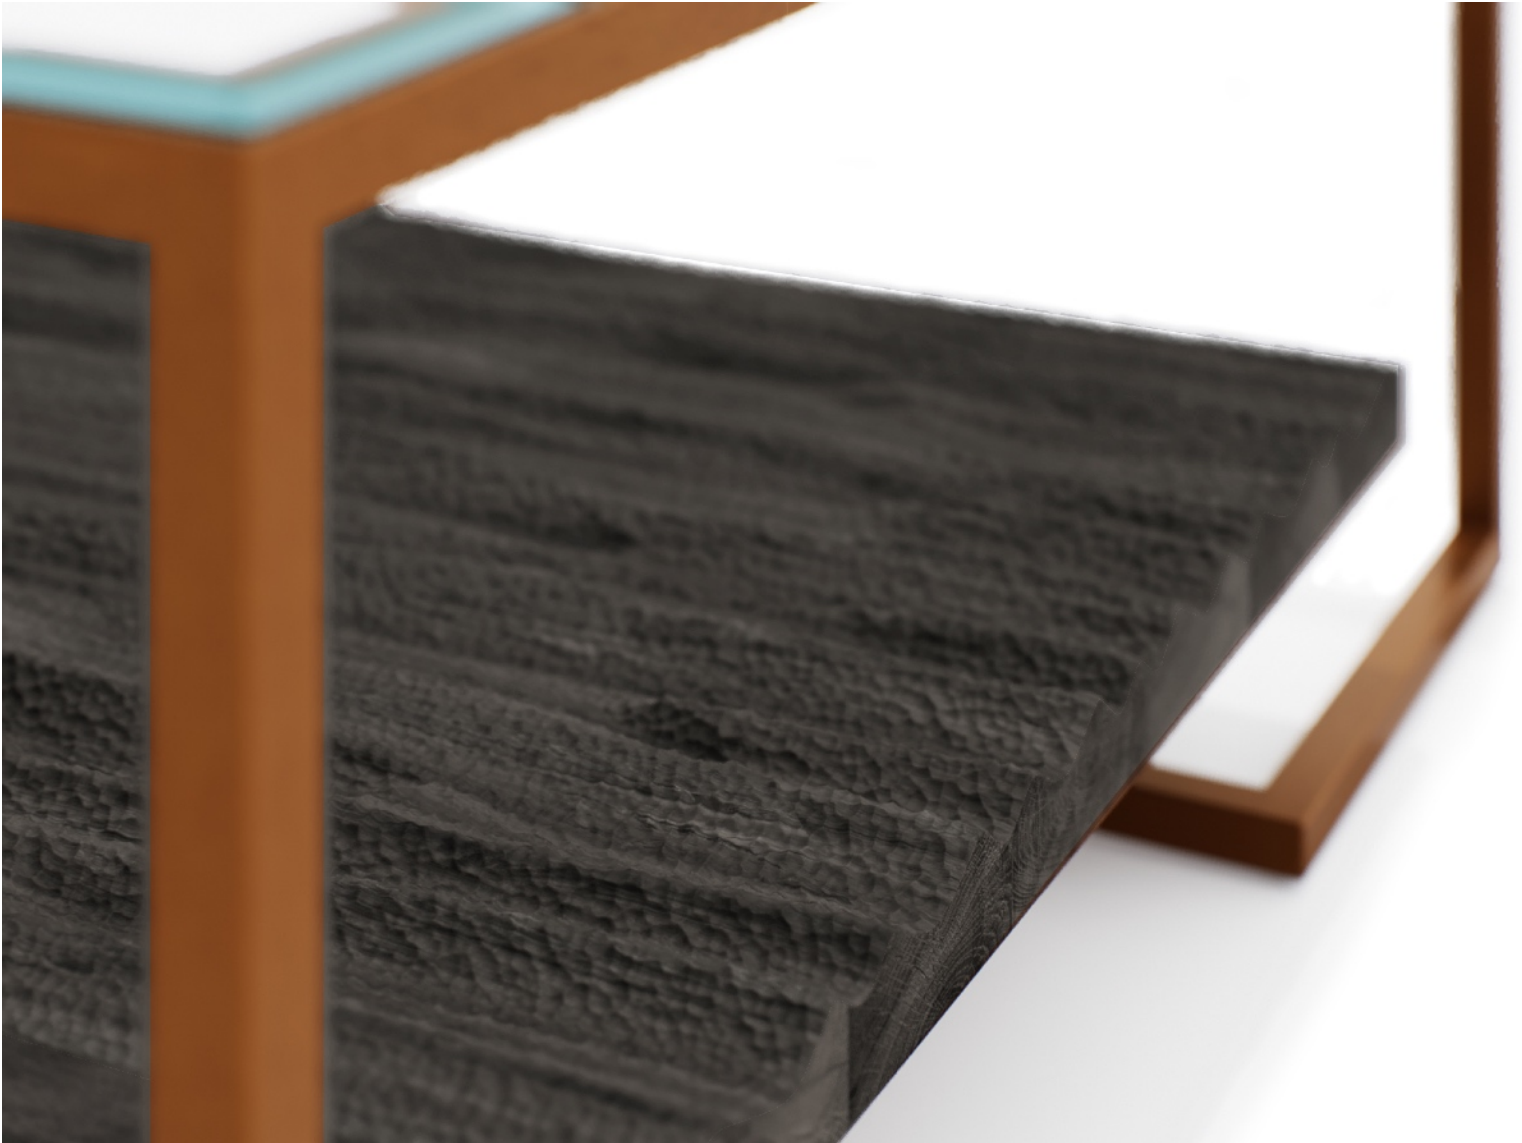

---

PEDESTAL COCKTAIL TABLE

---

K N O W L T O N

B R O T H E R S

920 Huber Street  
Grover Beach, CA 93433  
PHONE 805.481.6940  
knowltonbrothers.com

## PEDESTAL COCKTAIL TABLE

48W x 32D x 16H

Shown in ebony walnut with a burnished bronze frame. Pedestal shelf features hand carved Santa Barbara Sandstone pattern and Sahara shaping.