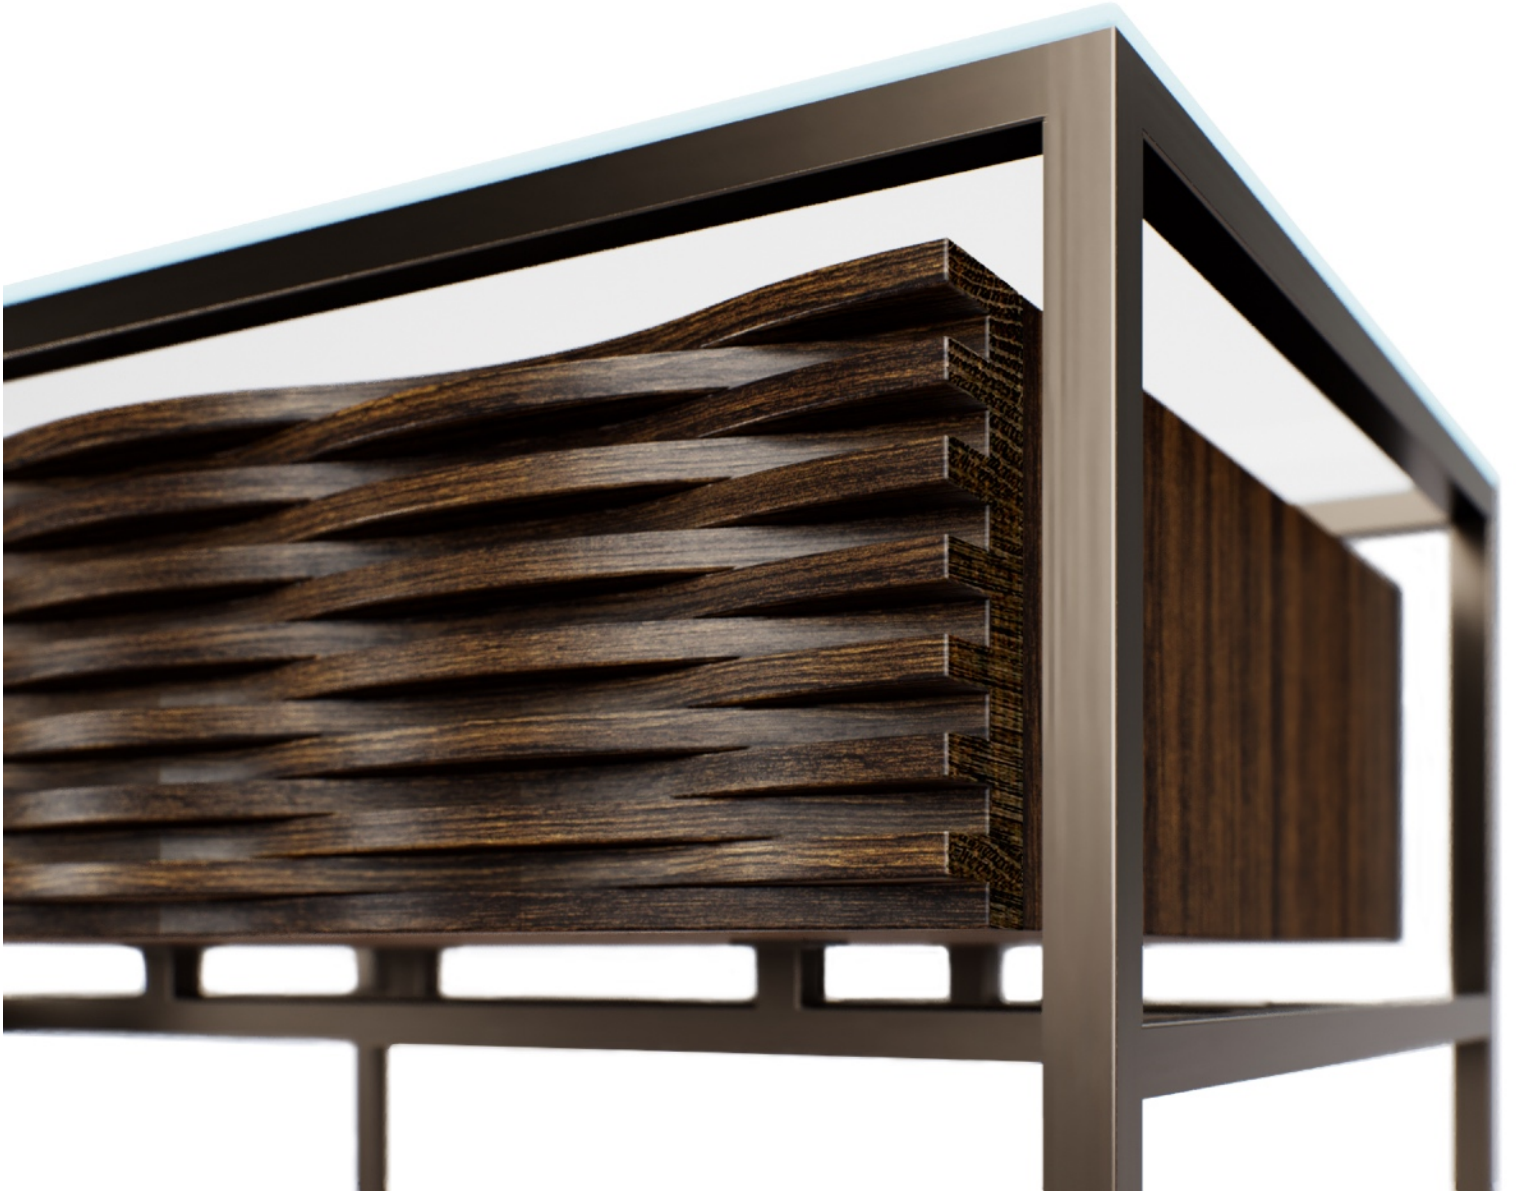

PACIFIC NIGHTSTAND

K N O W L T O N

B R O T H E R S

920 Huber Street
Grover Beach, CA 93433
PHONE 805.481.6940
knowltonbrothers.com

PACIFIC NIGHTSTAND

Shown in marimba oak with an oil rubbed bronze frame. Drawer front features Layered Wave design.

28 W x 20 D x 26 H