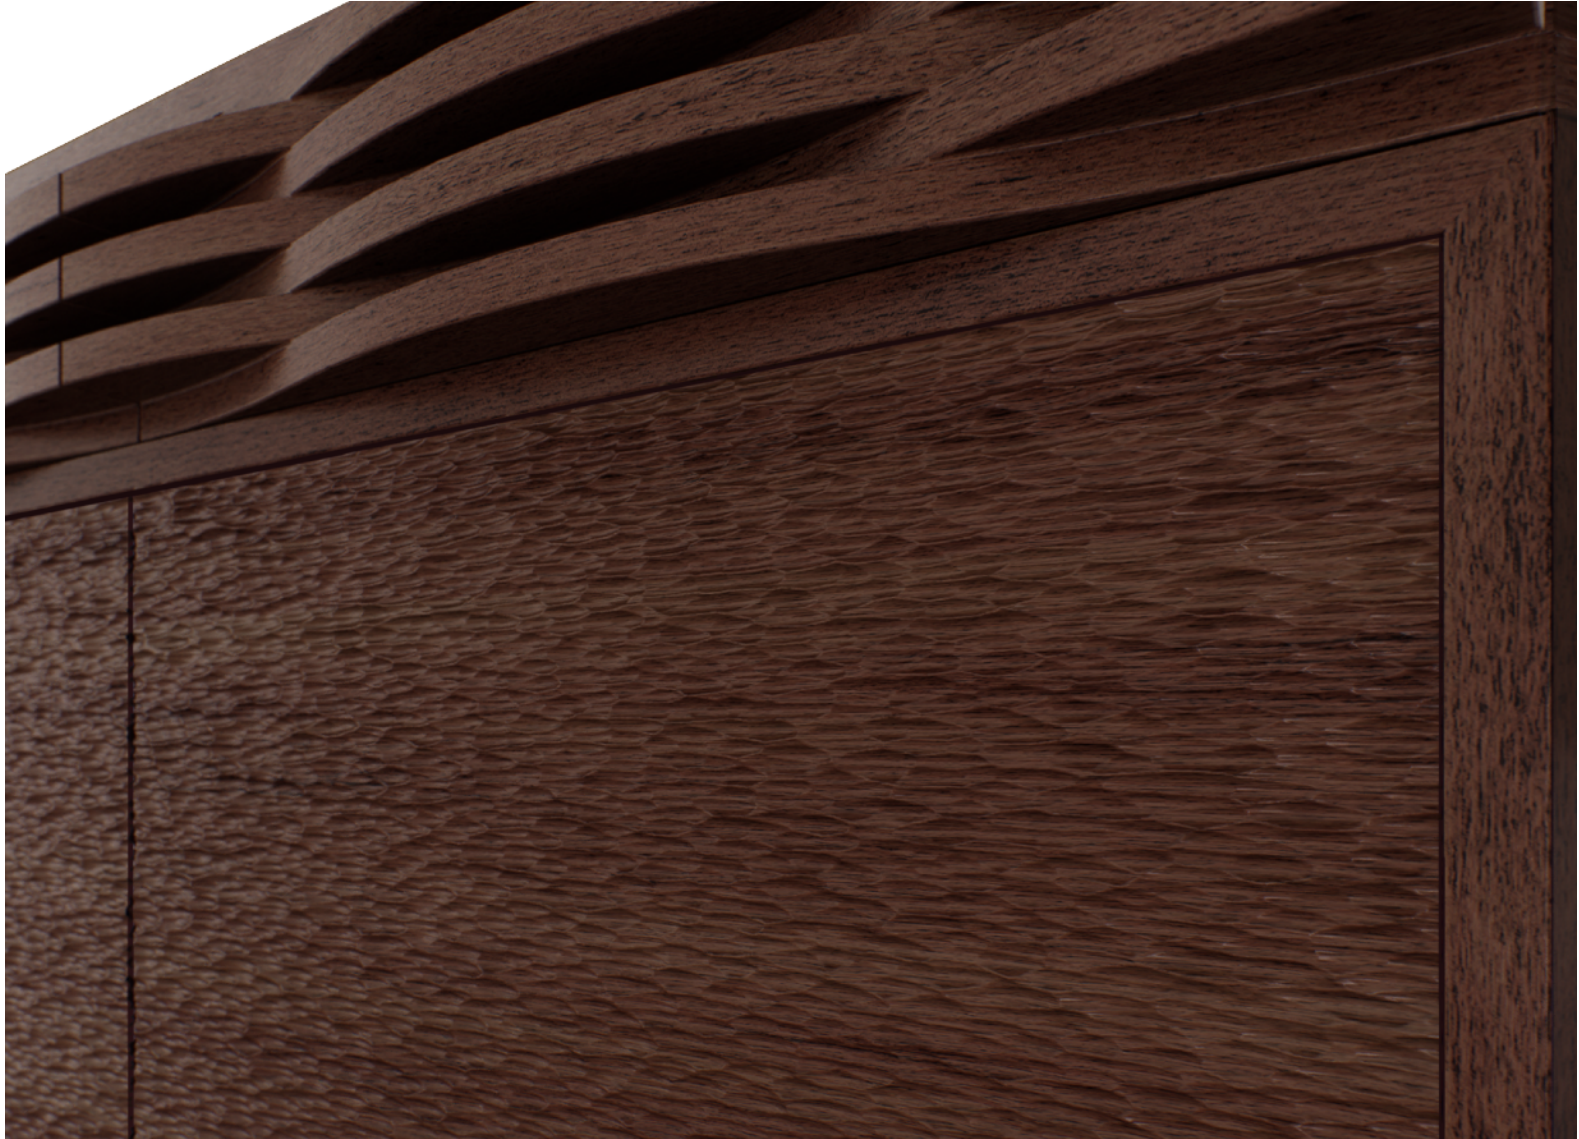

PACIFIC CREDENZA

| K N O W L T O N

| B R O T H E R S