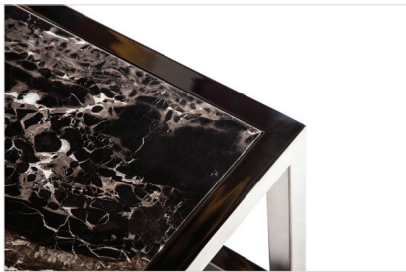

RYAN | JACKSON

Milano Cocktail Table

An anchor piece for any space, Milano is contemporary design, refined

Finish options:

Base: All metals

Top: Black marble, carrera marble, custom marble

See finish chart for details

Standard size:

60" x 36" x 17"H

Custom sizes available

Shown as:

Polished stainless steel base | Black marquina marble inset top

60" x 36" x 17"H