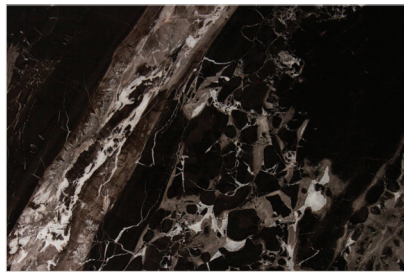

RYAN | JACKSON

Milano Cocktail Table

An anchor piece for any space, Milano is contemporary design, refined

Finish options:

Base: All metals

Top: Black marble, carrera marble, custom marble

See finish chart for details

Standard size:

60" x 36" x 17"H

Custom sizes available

Shown as:

Polished stainless steel base | Black marquina marble inset top

60" x 36" x 17"H