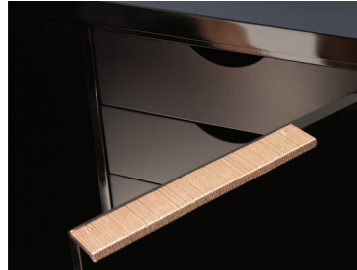

RYAN | JACKSON

Mercer Buffet

Framed | Structured | Classic

Where timeless design and restraint in detail meet

Finish options:

All lacquer and woods

Standard sizes:

72" L x 24" D x 40" H

96" L x 24" D x 40" H

Custom sizes available

Shown as:

Natural rift cut walnut veneer | Black high gloss lacquer |

Light bronze etched hardware

126" L x 24" D x 40" H