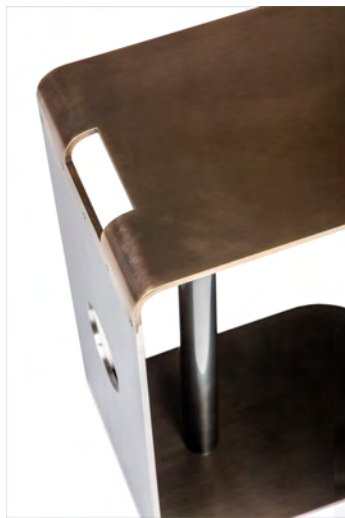

RYAN | JACKSON

Marlo Cigarette Table

A chic mix of materials auditioned against a pull up function.

Finish options:
All metals
See finish chart for details

Standard Size:
13.5"L x 9.5"w x 20"H

Shown as:
Light bronze top
Brushed stainless vertical
Blackened steel base + pole
13.5"L x 9.5"w x 20"H