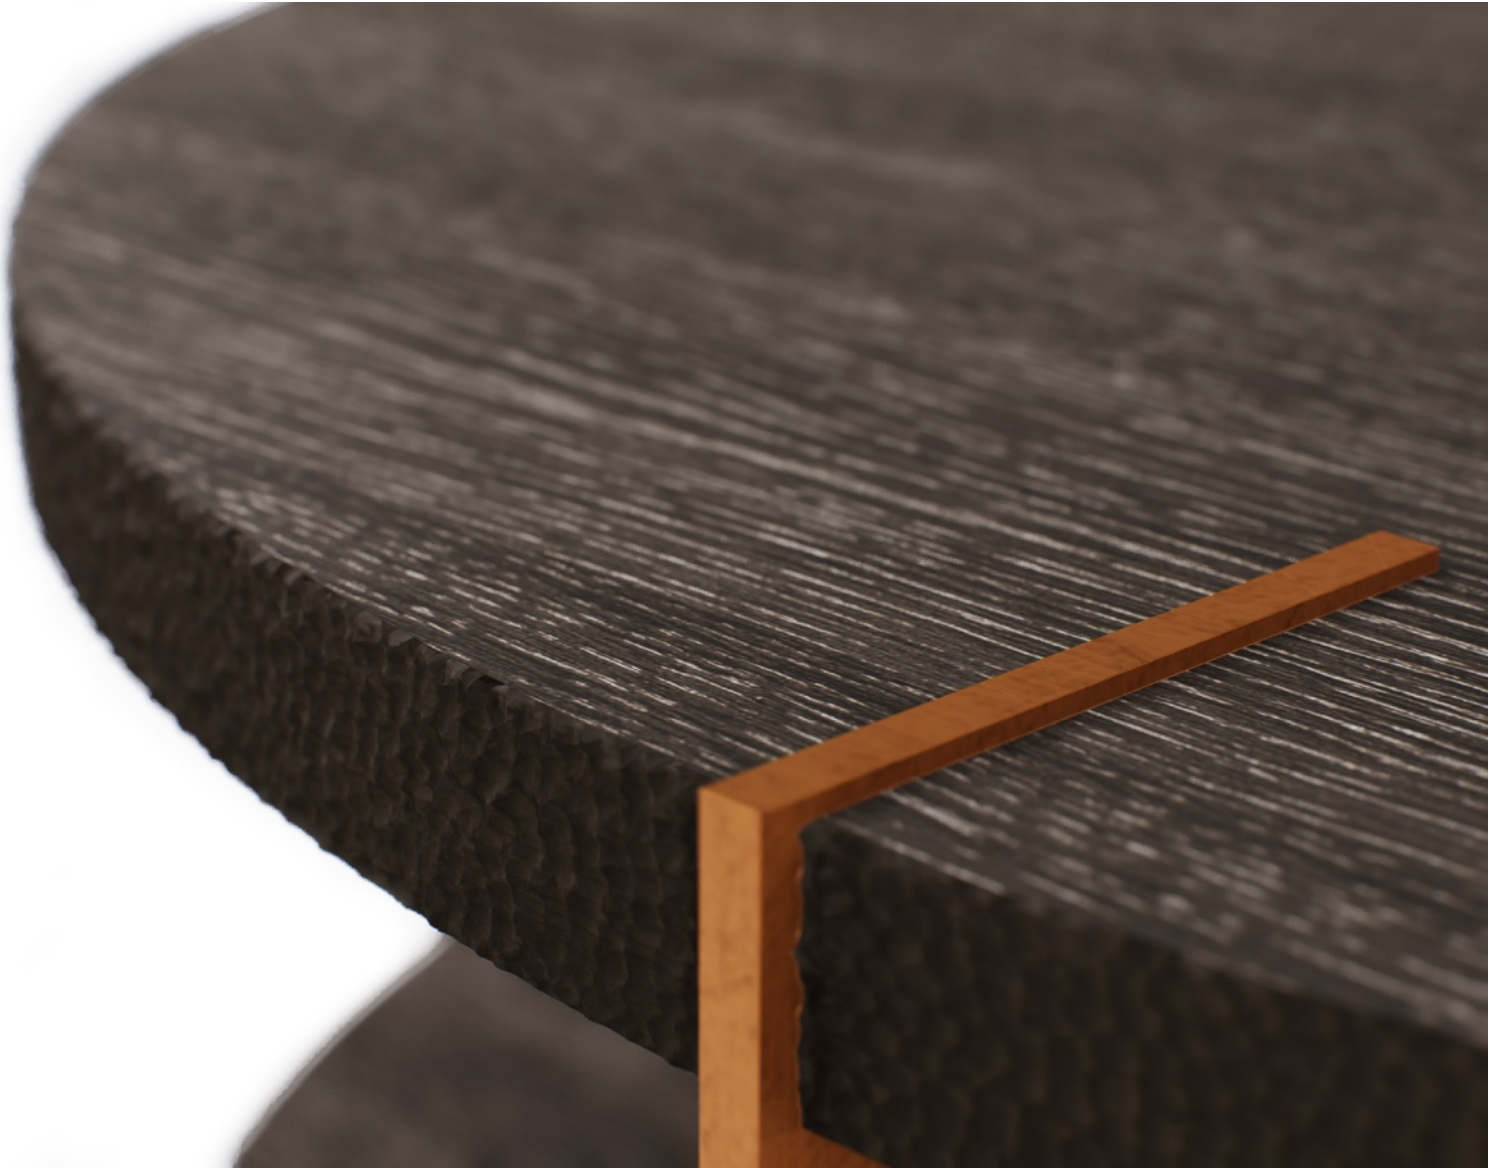

FALCON COFFEE TABLE

| K N O W L T O N

| B R O T H E R S

920 Huber Street
Grover Beach, CA 93433
PHONE 805.481.6940
knowltonbrothers.com

FALCON COFFEE TABLE

Shown in shale oak ceruse with burnished bronze metal legs. The profile features hand carved Santa Barbara Sandstone pattern.

40 DIAM X 17 H
(40 1/2 OD)