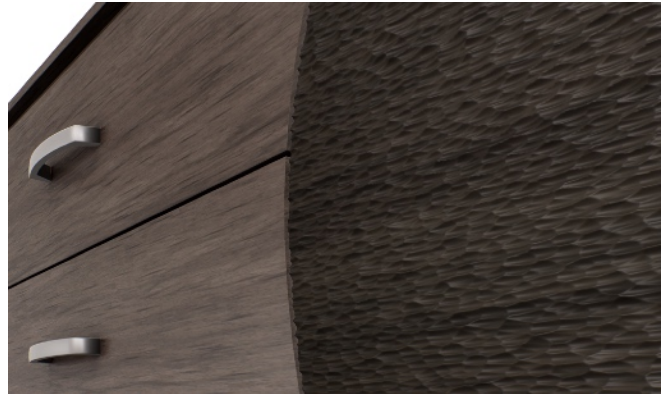

ECLIPSE CREDENZA

K N O W L T O N

B R O T H E R S

K N O W L T O N

B R O T H E R S

920 Huber Street
Grover Beach, CA 93433
PHONE 805.481.6940
knowltonbrothers.com

ECLIPSE CREDENZA

72W x 21D x 30H

Shown in moonshadow oak with a brushed stainless plinth. Door front features hand carved Jasper Pattern in hematite oak finish. Hardware shown in satin nickel.

~ All images shown are for reference only. Lighting may affect finish appearance. All hand carvings and shaping are inherently unique, making each piece one of a kind. ~