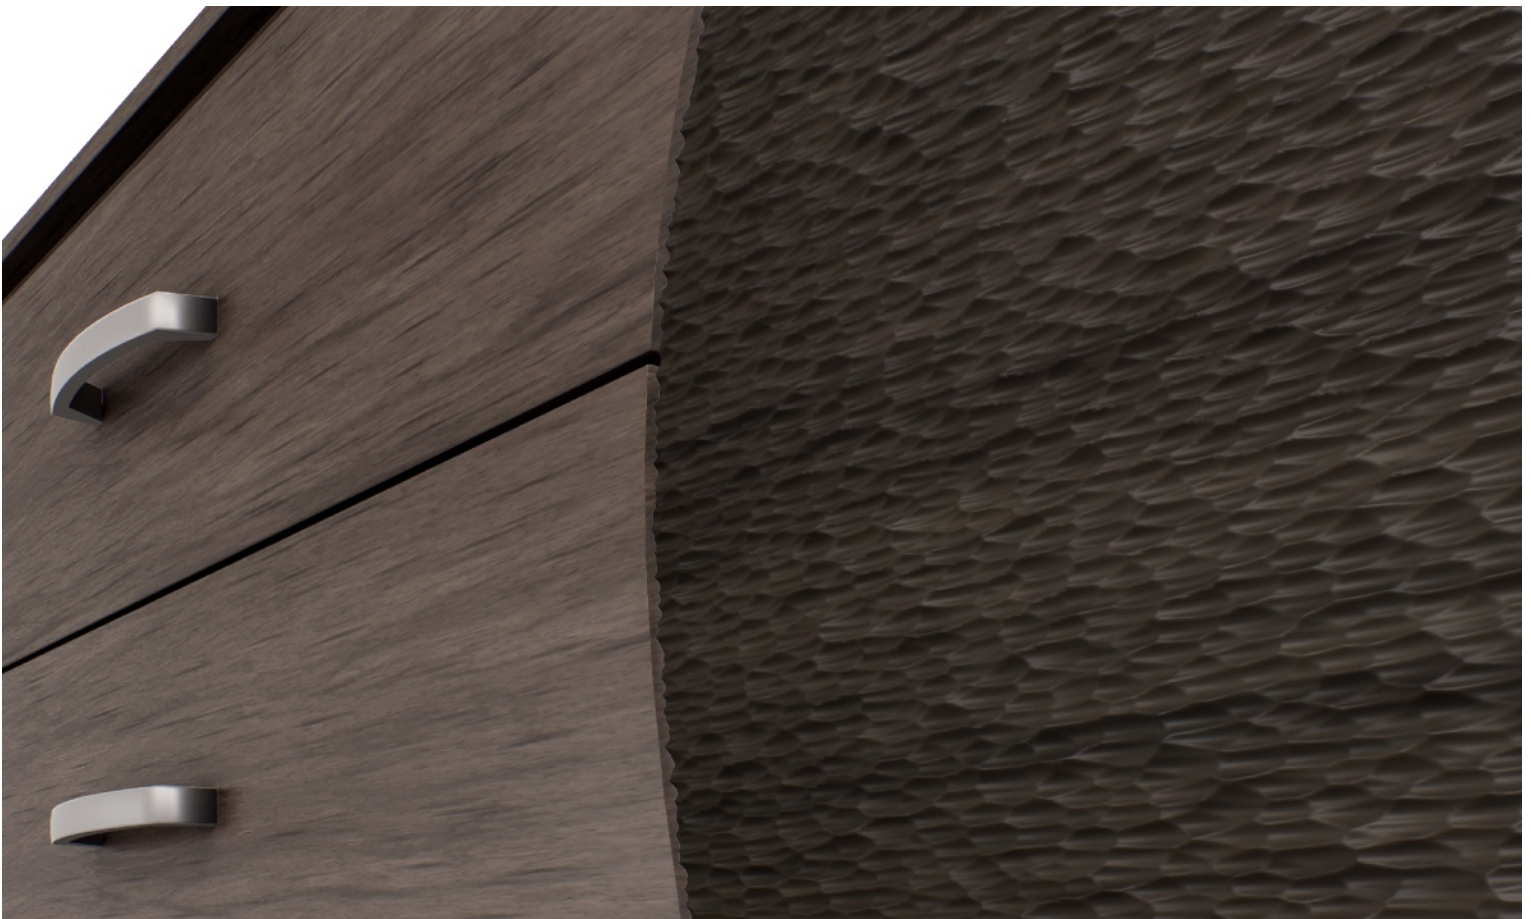

ECLIPSE CREDENZA

K N O W L T O N

B R O T H E R S

K N O W L T O N

B R O T H E R S

920 Huber Street
Grover Beach, CA 93433
PHONE 805.481.6940
knowltonbrothers.com

ECLIPSE CREDENZA

72W x 21D x 30H

Shown in moonshadow oak with a brushed stainless plinth. Door front features hand carved Jasper Pattern in hematite oak finish. Hardware shown in satin nickel.

~ All images shown are for reference only. Lighting may affect finish appearance. All hand carvings and shaping are inherently unique, making each piece one of a kind. ~