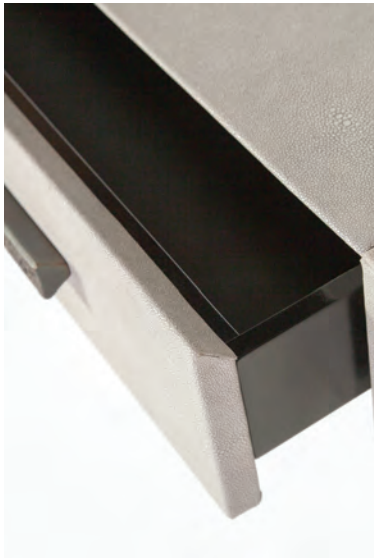

RYAN | JACKSON

Laurel Console

Simplicity in form, luxury in materials. A fully Leather wrapped console with cast metal details.

Finish options:

Body: Embossed shagreen (or COL)

Sabots base: Typ metals

Hardware: Typ hardware

Standard sizes:

60" L x 12" D x 36" H

72" L x 12" D x 36" H

96" L x 18" D x 36" H

Custom sizes available

Shown as:

Body: Embossed shagreen

Sabots base: Bronze finish

Hardware: Light bronze

96" L x 18" D x 36" H