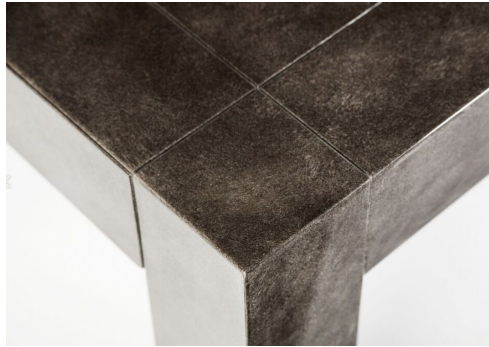

## Gordon Dining Table

Scale and proportion accompanied with the finest finishes makes this timeless table comfortable in any space.

Finish options:

High gloss lacquer, stained wood, and parchment

See finish chart for details

Standard sizes:

72" L x 32" W x 29.5" H

84" L x 32" W x 29.5" H

Custom sizes available

Shown as:

Smoked parchment 84" L x 32" W x 29.5" H