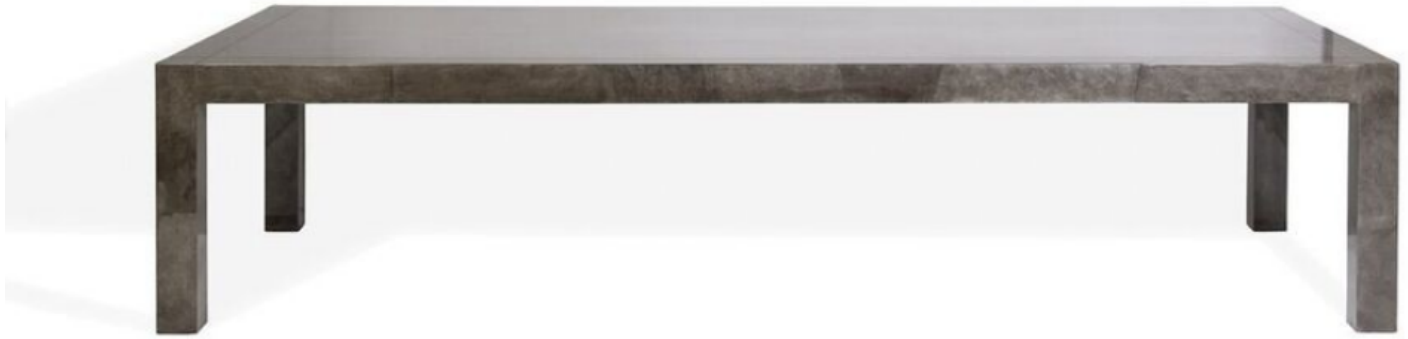

# RYAN | JACKSON

## Gordon Dining Table

Scale and proportion accompanied with the finest finishes makes this timeless table comfortable in any space.

Finish options:

High gloss lacquer, stained wood, and parchment

See finish chart for details

Standard sizes:

72" L x 32" W x 29.5" H

84" L x 32" W x 29.5" H

Custom sizes available

Shown as:

Smoked parchment 84" L x 32" W x 29.5" H