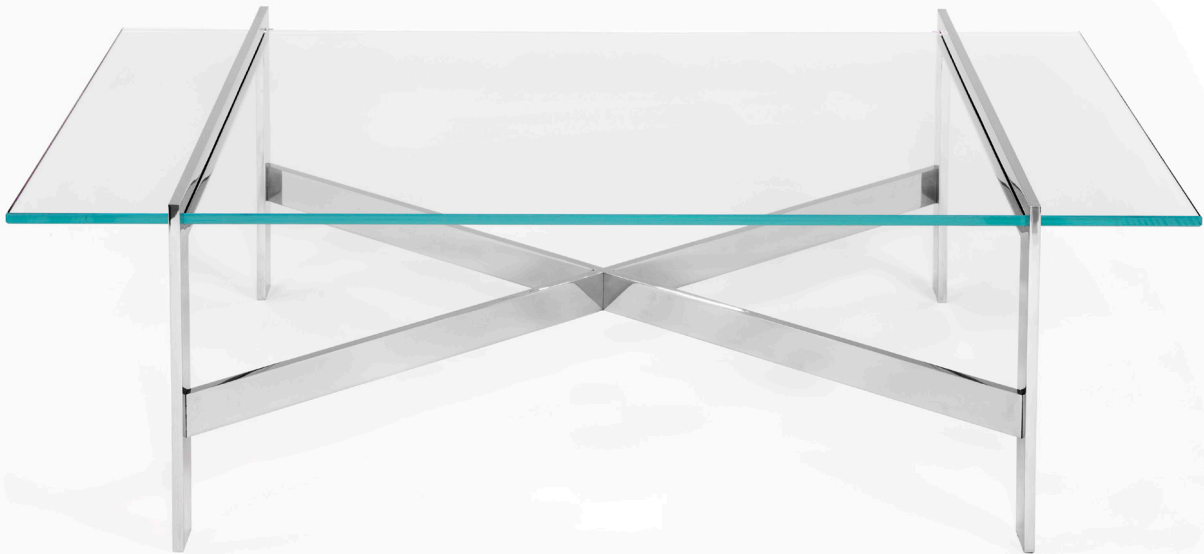

KIRKPATRICK  
COLLECTION

ALL RIGHTS RESERVED

DESIGNED BY MICHAEL KIRKPATRICK © 2014/2018

Slotted Coffee Table

52"L x 30"W x 17"H

K305 Slotted Coffee Table

Polished stainless steel base, Starfire glass top (shown).  
Statuary bronze base, Starfire glass top.  
Custom glass is available with silver or gold flakes  
on the underside.

52"L x 30"W x 17"H