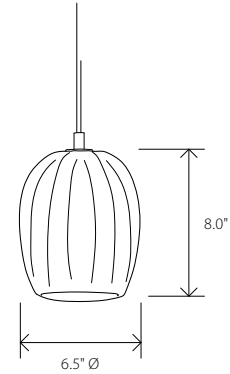

Barnacle Pendant, Large Barrel

Dimensions*: 6.5" Ø, 8.0" H
 Materials: glass, metal
 Product weight*: 5.5 lbs
 Light source: candelabra base E12 socket**
 Lamping: E12 base, G16.5 lamp, 40 W max
 250 V AC Max
 Round canopy with cloth covered SJT-3 Cable
 Canopy dimensions: 5" Ø, 0.3"
 Field adjustable drop length: 0'6" min - 6'0" max
 Canopy finish matches Metal Finish
 Suitable for sloped ceilings
 UL listed for damp locations

MATERIAL & FINISH OPTIONS

Barnacle Large Barrel part # 506-2434-

Glass Finish
 clear (GL-048)

048

Metal Finish
 satin nickel
 brushed brass
 dark bronze
 black

SN
 SB
 BZ
 BK

Cord Color
 black cloth
 taupe cloth
 silver cloth