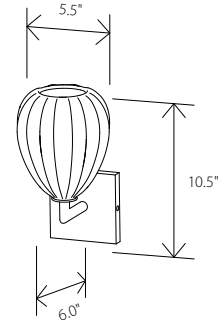

Barnacle Cone Elbow Sconce

Fixture Dimensions\*: 5.5" x 10.5" x 6.0"  
 Materials: glass, metal  
 Product weight\*: 6.0 lbs  
 Light source: candelabra base E12 socket\*\*  
 Lamping: E12 base, G16.5 lamp, 40 W max  
 250 V AC Max  
 Round Canopy: 4.5" Ø x 0.63"  
 Square Canopy: 4.5" x 4.5" x 0.80"  
 Canopy finish matches Metal Finish

**MATERIAL & FINISH OPTIONS**

Barnacle Cone Elbow Sconce part # S03-2758-

**Glass Finish**  
 clear (GL-048)

**Metal Finish**  
 satin nickel  
 brushed brass  
 dark bronze  
 black

**Canopy**  
 round  
 square