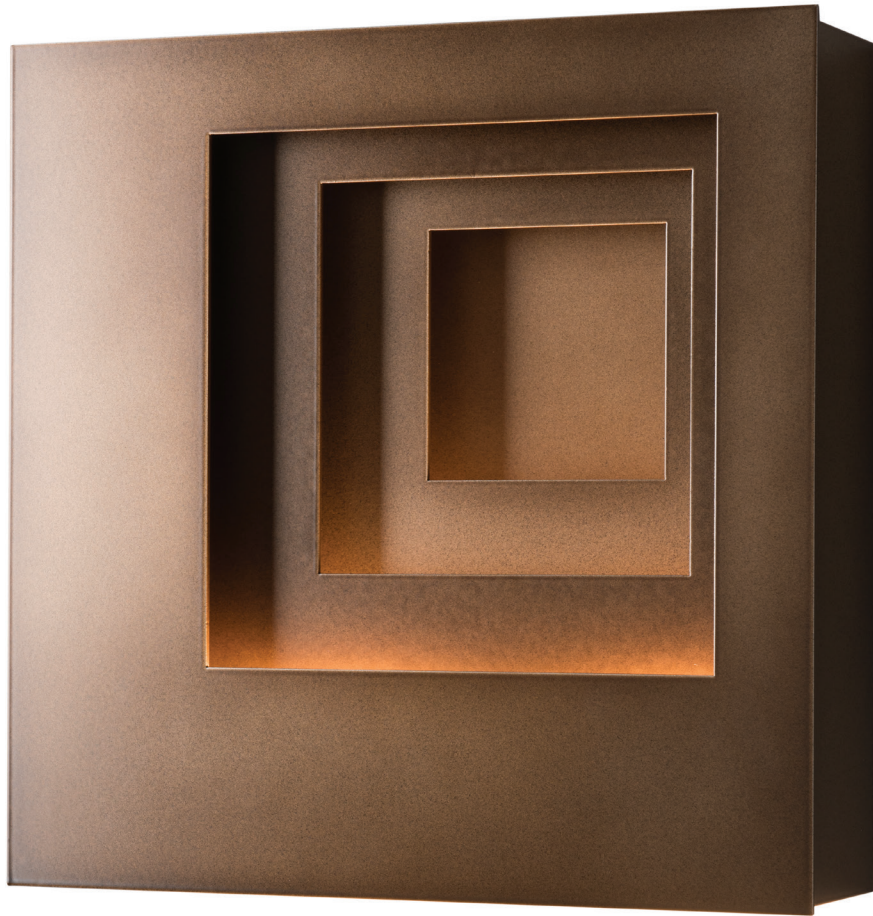

ART + ALCHEMY.

PROCESSION SQUARE OUTDOOR SCNCE

PROCESSION SQUARE OUTDOOR
SCONCE LEFT . 403025 (shown)

Width: 15.3" / 388.62mm
Depth: 4.3" / 109.22mm
Height: 15.3" / 388.62mm

Multiple finishes and custom options available.

PROCESSION SQUARE OUTDOOR
SCONCE RIGHT . 403069

Width: 15.3" / 388.62mm
Depth: 4.3" / 109.22mm
Height: 15.3" / 388.62mm

Multiple finishes and custom options available