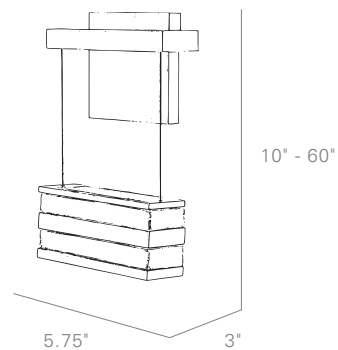

ART + ALCHEMY™

STACKS SCONCE

STACKS SCONCE . 402063

Dimensions:

Width: 5.75" / 146.05mm
Depth: 3" / 76.20mm
Height: 10" - 60" / 254mm - 1524mm

Finishes:

41- Waxed Brass, 42- Blackened Brass

Constructed:

Materials: Brass, Steel + Cast Glass

Light Source:

Dedicated LED, 2700K, Dimmable
Approx. 200 delivered lumens

Art + Alchemy products are built to UL standards.
Custom options available.

Price: \$2,900 NET