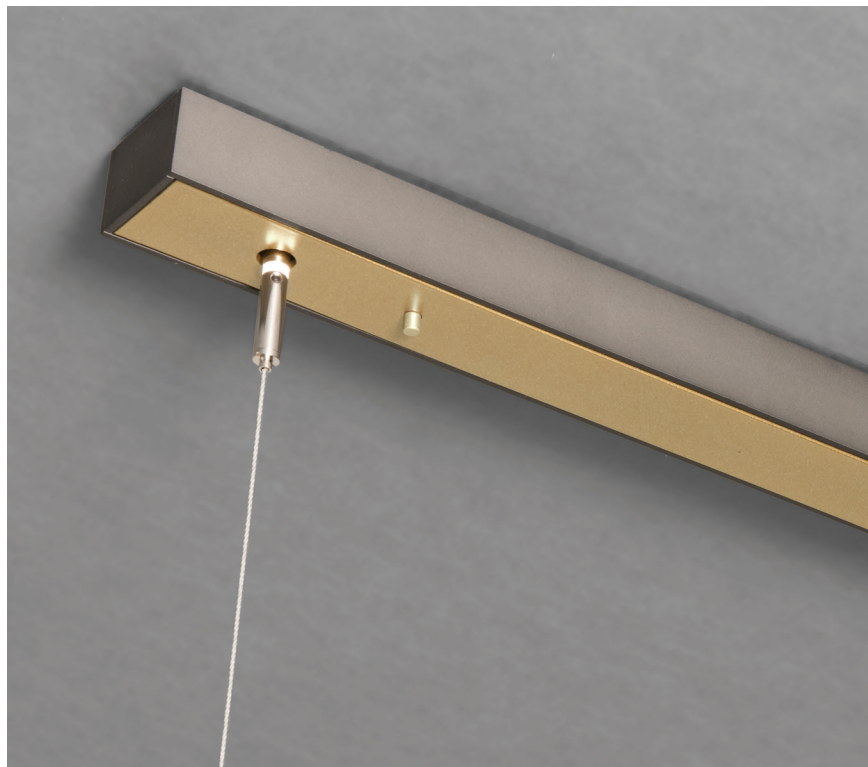

ART + ALCHEMY™

CUFF SINGLE PENDANT

CUFF SINGLE PENDANT . 401358

Width: 44" / 1117.60mm
Depth: 1.5" / 38.10mm
Height: 2" / 50.80mm
Overall Height 10" - 100" / 254mm - 2540mm

Multiple finishes and custom options available.